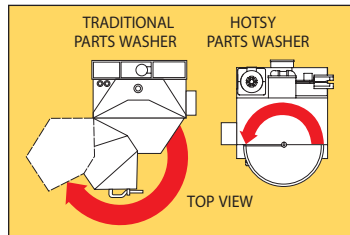

7650 SERIES Front-Load Automatic Parts Washers

■ 750-Pound Load Capacity

■ 230V, 1 PH; 230V, 460V or 575V, 3 PH

■ 50-Gallon Sump Capacity

■ 6 kW Heater

An Automatic, Cost-Effective Parts Cleaning Solution

Efficient and solvent-free automatic parts cleaning

Say goodbye to dirty, time-consuming manual cleaning with a Hotsy 7650 Series Front-Load Automatic Parts Washer. That means trained technicians can concentrate on more productive work. Hotsy's automatic parts washers combine hot water and modern detergents to give you cleaning action that's far more powerful than any solvent.

Ask your Hotsy Rep for details on the **EXTENDED 1-YR LABOR WARRANTY** with exclusive use of Hotsy Detergents!

Hotsy's unique internal roll-away door saves floor space and prevents wash water from dripping on the shop floor

Clean better with Hotsy TubMate detergents

Hotsy offers a complete line of biodegradable TubMate detergents to give you a total parts-washing solution. TubMate detergents are specially formulated to give you the best cleaning action at temperatures as low as 110°F, which means significant savings in energy costs. TubMate detergents contain a blend of rust and corrosion inhibitors to help protect your machine and parts, as well as a defoamer to prevent foaming in the machine.

Hotsy TubMate detergents are environmentally safe to use because they contain no caustic soda, caustic potash, phenolics, chlorinated solvents or heavy metals. And since they're highly concentrated, a little goes a long way.

SPECIFICATIONS

MODEL	WORKING HEIGHT	TURNTABLE DIAMETER	VOLT/PH	AMPS	SHIP WT (lbs)
7650	40"	28"	230/1	38	850
7652	40"	28"	230/3	23	850
7653	40"	28"	460/3	11	850
7654	40"	28"	575/3	9	850

Dimensions: 75"H x 50" W x 51"D

OPTIONS for 7650 SERIES

- **Filtration & Sump Sweep** quickly removes sediment from the sump floor through 100 or 200 GPM filters to help extend the life of wash water
- **Two-Tier Turntable** adds second turntable for greater capacity
- **Heater & Skimmer Timers** (24 hour / 7 day)
- **Automatic Water Fill** automatically adds water if water level drops
- **Hour Meter** displays elapsed time
- **60 Mesh Debris Screen Tray Insert** provides more thorough screening of sump solution
- **Rubber Turntable Mats** to protect parts being cleaned
- **Wastewater Drum Evaporator** is ideal for eliminating very low volumes of wastewater for drying sludge

Spend some time with a Hotsy Expert

Hotsy has more than 130 local distributors in North America, all factory-trained to properly evaluate your parts cleaning needs. Over 80% of Hotsy's distributors have been supporting Hotsy systems for more than 20 years.

This seasoned network of local service professionals will ensure you get the safest, most effective and most efficient cleaning solution to your specific cleaning need.